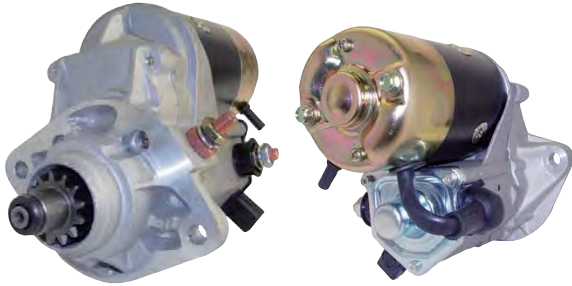

Alternator

13871N Alternator

12V, CW, 140 Amp, 6GV Clutch Pulley

Electrical: Denso

Series: Hair Pin

Design: IR/IF

OEM: 421000-0011, 421000-0012, 421000-0013

Lester: 13871

Ref:

Application: Chrysler, Dodge Caravan

Note: 13871RS also available.

77811

Alternator

12V, CW, 130 Amp, 6GV Solid Pulley

Electrical: Ford

Series: 4G

Note: Denso hair pin 11434 can replace it if need.

11434N Alternator

12V, CW, 195 Amp, 6GV Clutch Pulley

Electrical: Denso

Series: Hair Pin

Design: IR/IF

OEM: 104210-6181

Lester: 11434

Note: This can replace to Ford PMGR 3273.

Starter

**18559N
Starter**

12V, CW, 2.7kw, 13 Teeth

Electrical: Denso

Series: Heavy Duty

Design: OSGR

OEM: 428000-1600, AS428000-1600