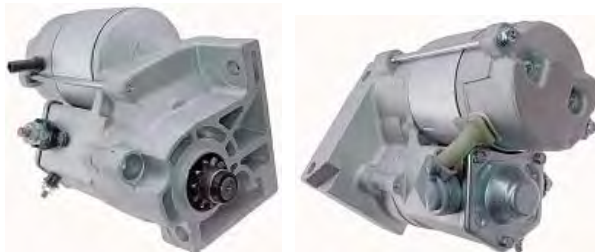

19858R

Starter

12V, CW, 1.4kw, 11 Teeth

Electrical: Denso

Series: RA

Design: OSGR

OEM: 428000-1820, 438000-1290

Lester: 19858, 6415*

Ref: 190-744

Application: Buick Century, Oldsmobile Cutlass

Note: Switch Terminal on right side, please use 6330N-ND.

Replace to Delco 6415.

Also see 19858N.