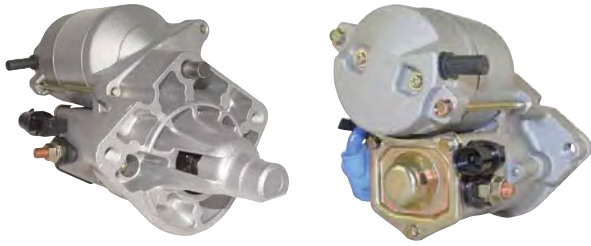

Starter

17784R

Starter

12V, CW, 1.2kw, 10 Teeth

Electrical: Denso

Series: RA

Design: OSGR

OEM: 228000-7640, 228000-7641

Lester: 17784

Ref: 190-385A, 190-385B

Application: Chrysler, Dodge, Plymouth

Note: Also see 17785N.