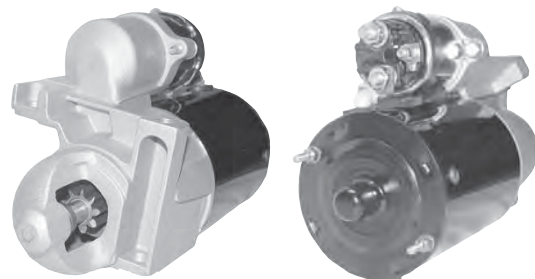

Alternator

13871N Alternator

12V, CW, 140 Amp, 6GV Clutch Pulley

Electrical: Denso

Series: Hair Pin

Design: IR/IF

OEM: 421000-0011, 421000-0012, 421000-0013

Lester: 13871

Ref:

Application: Chrysler, Dodge Caravan

Note: 13871RS also available.

77811

Alternator

12V, CW, 130 Amp, 6GV Solid Pulley

Electrical: Ford

Series: 4G

OEM:

Lester: 6330*, 16000*

Ref:

Application: Chevrolet, GMC

Note: This is Denso replacement.

For Switch Terminal on left side, please use
19858R..

Also see 6330R-ND.

64151