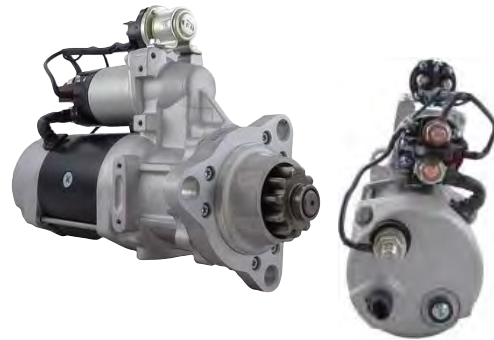

6913N

Starter

12V, CW, 7.3kw, 11 Teeth

Electrical: Delco

Series: 39MT

Design: PLGR

OEM: 19011500, 19011505, 19011531, 8200037,
8200288

Lester: 6913

Ref: PIC 141-701D

Application: Mack Heavy Duty Truck

Note: