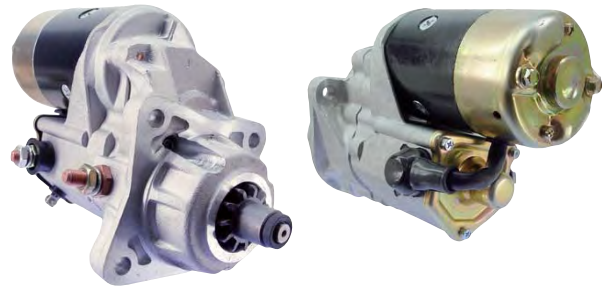

Alternator

13871N Alternator

12V, CW, 140 Amp, 6GV Clutch Pulley

Electrical: Denso

Series: Hair Pin

Design: IR/IF

OEM: 421000-0011, 421000-0012, 421000-0013

Lester: 13871

Ref:

Application: Chrysler, Dodge Caravan

Note: 13871RS also available.

77811

Alternator

12V, CW, 130 Amp, 6GV Solid Pulley

Electrical: Ford

Series: 4G

Note: Denso hair pin 11434 can replace it if need.

11434N Alternator

12V, CW, 195 Amp, 6GV Clutch Pulley

Electrical: Denso

Series: Hair Pin

Design: IR/IF

OEM: 104210-6181

Lester: 11434

Design: OSGR

OEM: 228000-7640, 228000-7641

Lester: 17784

Ref: 190-385A, 190-385B

Application: Chrysler, Dodge, Plymouth

Note: Also see 17785N.

18503N

Starter